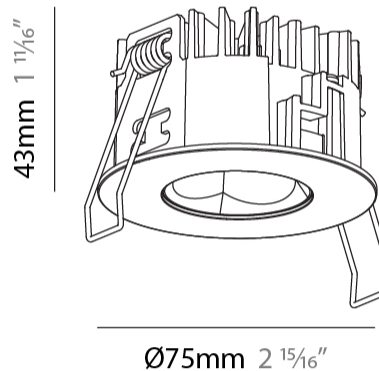

GENERAL

Series: Oiko Pro Round
Subseries: Oiko Pro Round
Brand: Prolicht
Division: Architectural
Mounting Type: Recessed
Mounting Location: Ceiling
Subcategory: Downlight

PHYSICAL

Shape: Round
Diameter (mm): 75
Diameter (in): 2 ¹⁵/₁₆
Height (mm): 43
Height (in): 1 ¹¹/₁₆
Ceiling Thickness (mm): 1 - 25
Ceiling Thickness (in): 1/16 - 1 3/16
Min. Recessing Depth (mm): 50
Min. Recessing Depth (in): 1 ¹⁵/₁₆
Light Distribution: Direct
Diffuser: Lens Pack - Spread Lens / Linear Spread Lens / Honeycomb Louver
Fixture Finish: SSR / BKV / CWI / CRY / HAB / UFT / ITA / RUA / FTG / MYG / LOD / PUS / FRO / FUP / KIA / POP / BLS / SPG / MEY / GOH / GUM / CHC / COM / ABZ / JAG / OBR / MOS / ROR
Fixture Material: Aluminum Die Cast
Cut-out Measurements: 68mm / 2 11/16" Diameter

ELECTRICAL

Lamp Type: LED (Zhaga Standard)
Input Wattage (W): 14
Total Output Wattage (W): 12.7
Dimming: Dali Dimming
Driver Included: No
Driver Location: Recessed Housing
Driver Type: Constant Current - Universal (120Vac only for DALI driver)
Driver Class: Class 2
Input Voltage (V): 120 - 277
Constant Current (MA): 700

LED

Color Temperature (°K): 2700-6500 Tunable White
Max. Delivered Lumen (lm): 1381
Nominal Lumen (lm): 1460
CRI: >93 CRI
Lamp Life (hrs): 50000
Special LEDs offerings: Tunable White

OPTICAL

Reflector°: 62
Adjustability: Fixed

RATINGS AND CERTIFICATIONS

Certified By: Certified for North American Standards
IP rating: IP20