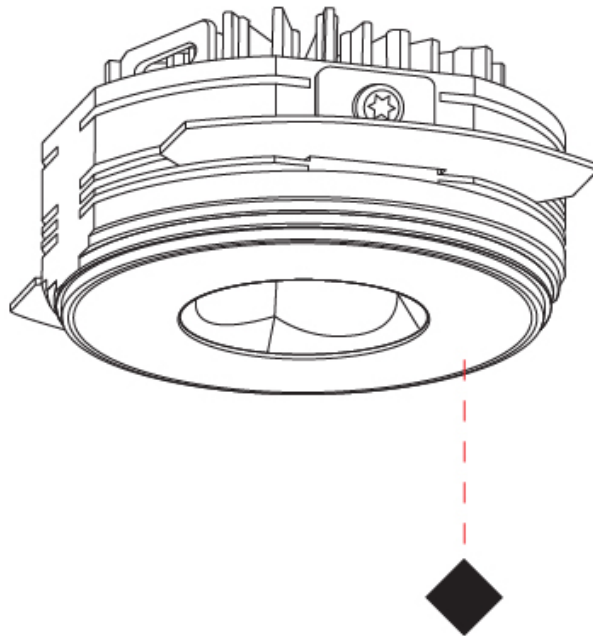

OIKO PRO ROUND FIXED TRIMLESS

A35883-

PROJECT

TYPE

SPECIFIER

QUANTITY

DATE

A